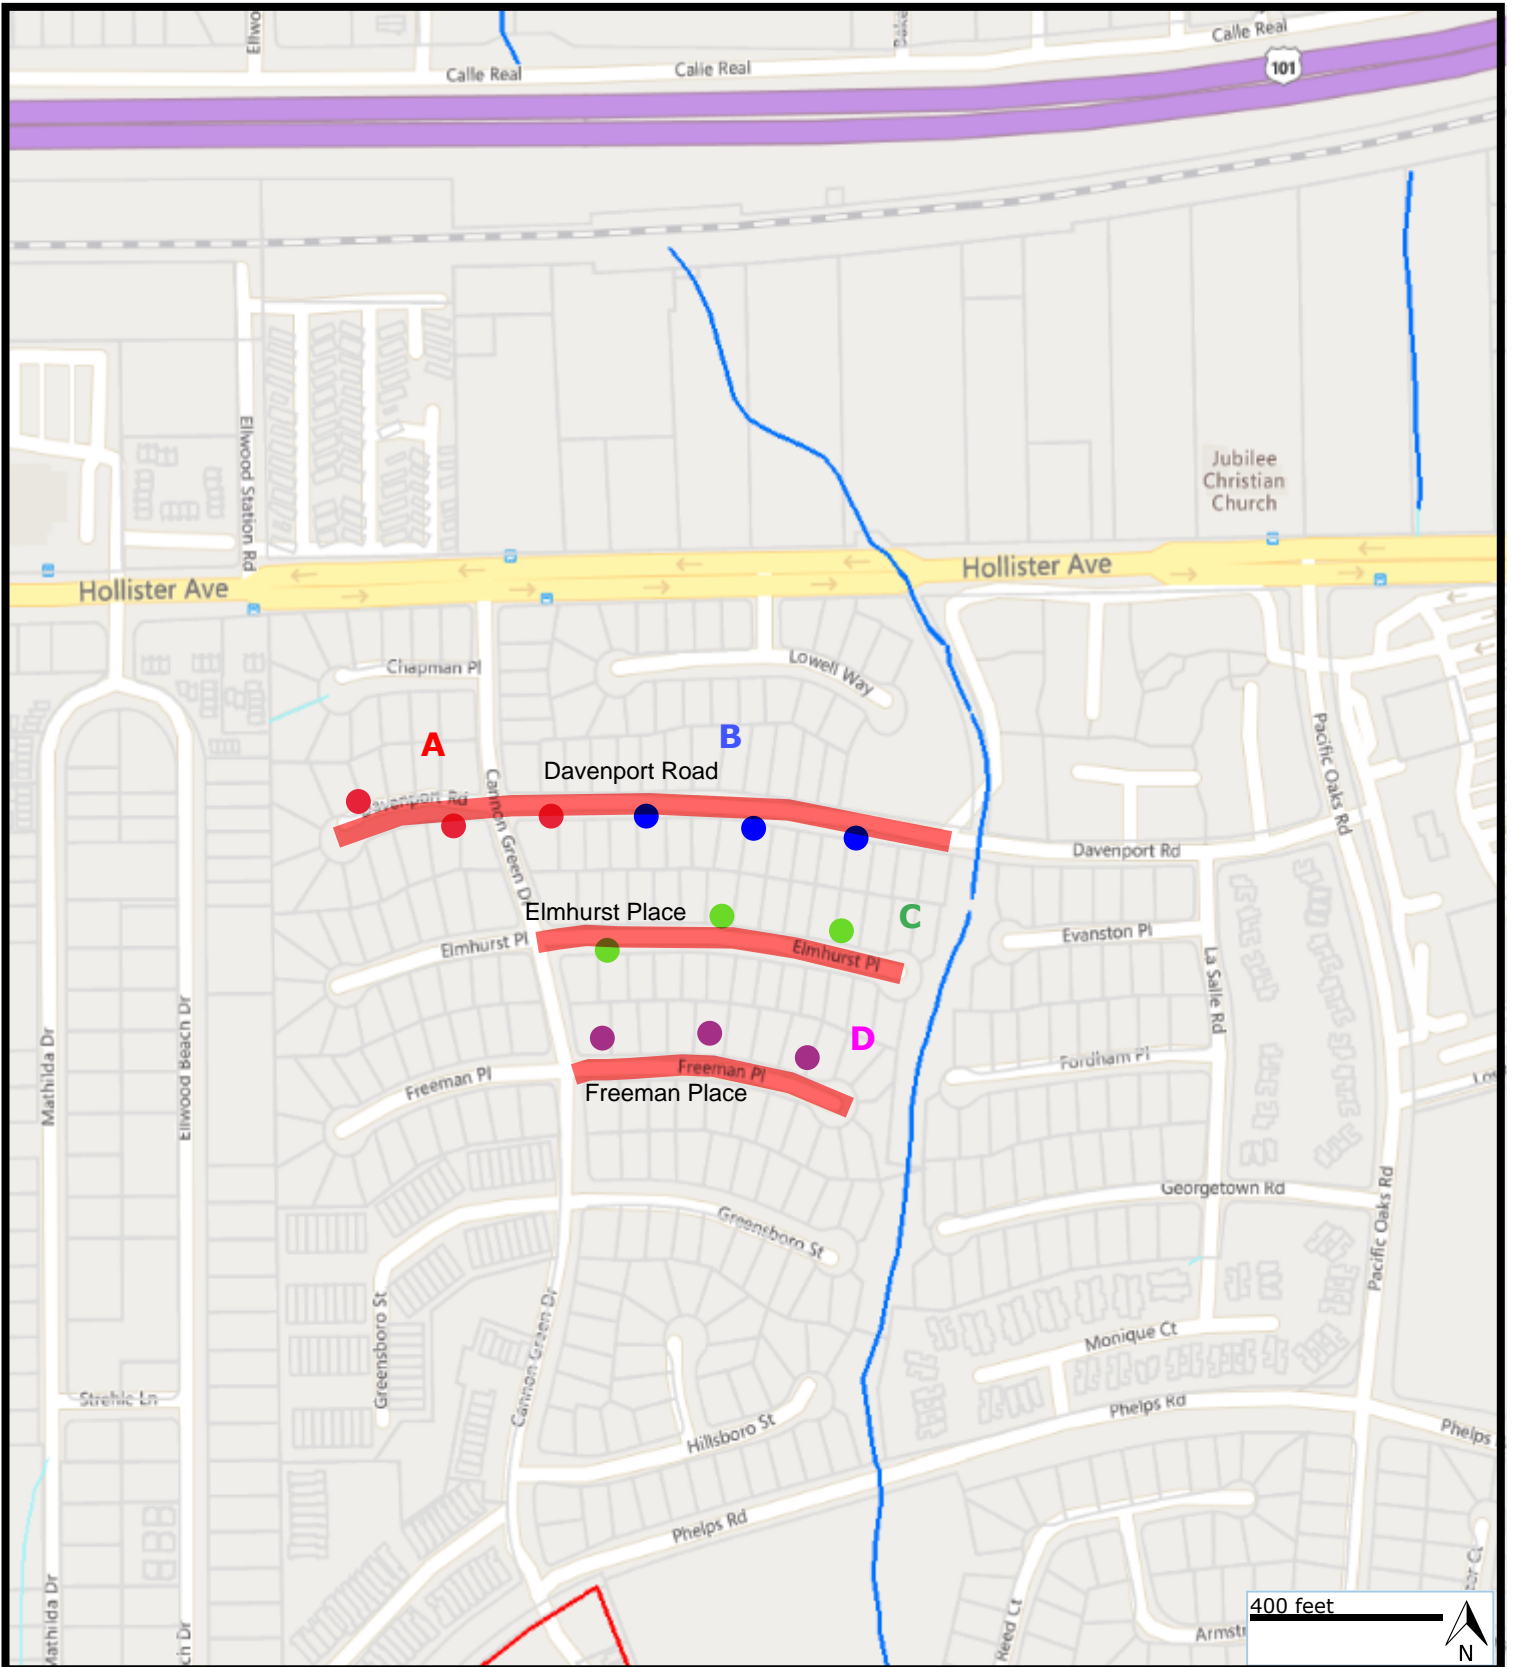

LED Street Lighting Project Pilot Study Locations

ATTACHMENT 1