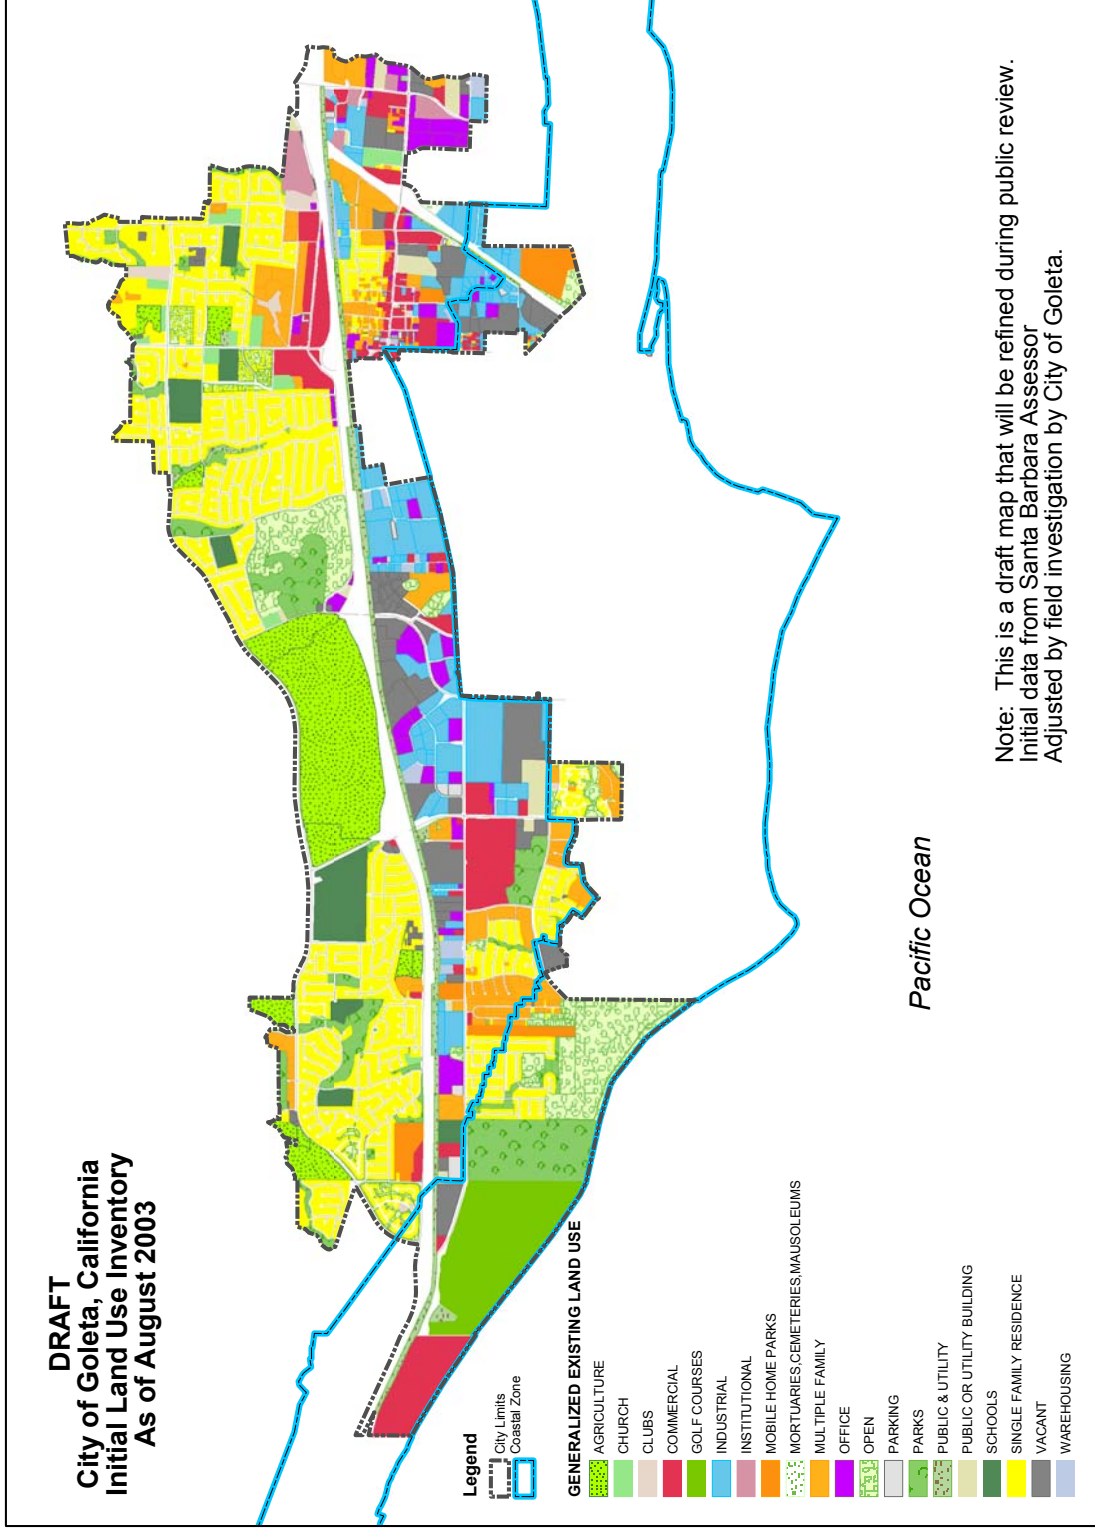

DRAFT
City of Goleta, California
Initial Land Use Inventory
As of August 2003

Note: This is a draft map that will be refined during public review.
 Initial data from Santa Barbara Assessor
 Adjusted by field investigation by City of Goleta.

December, 2003