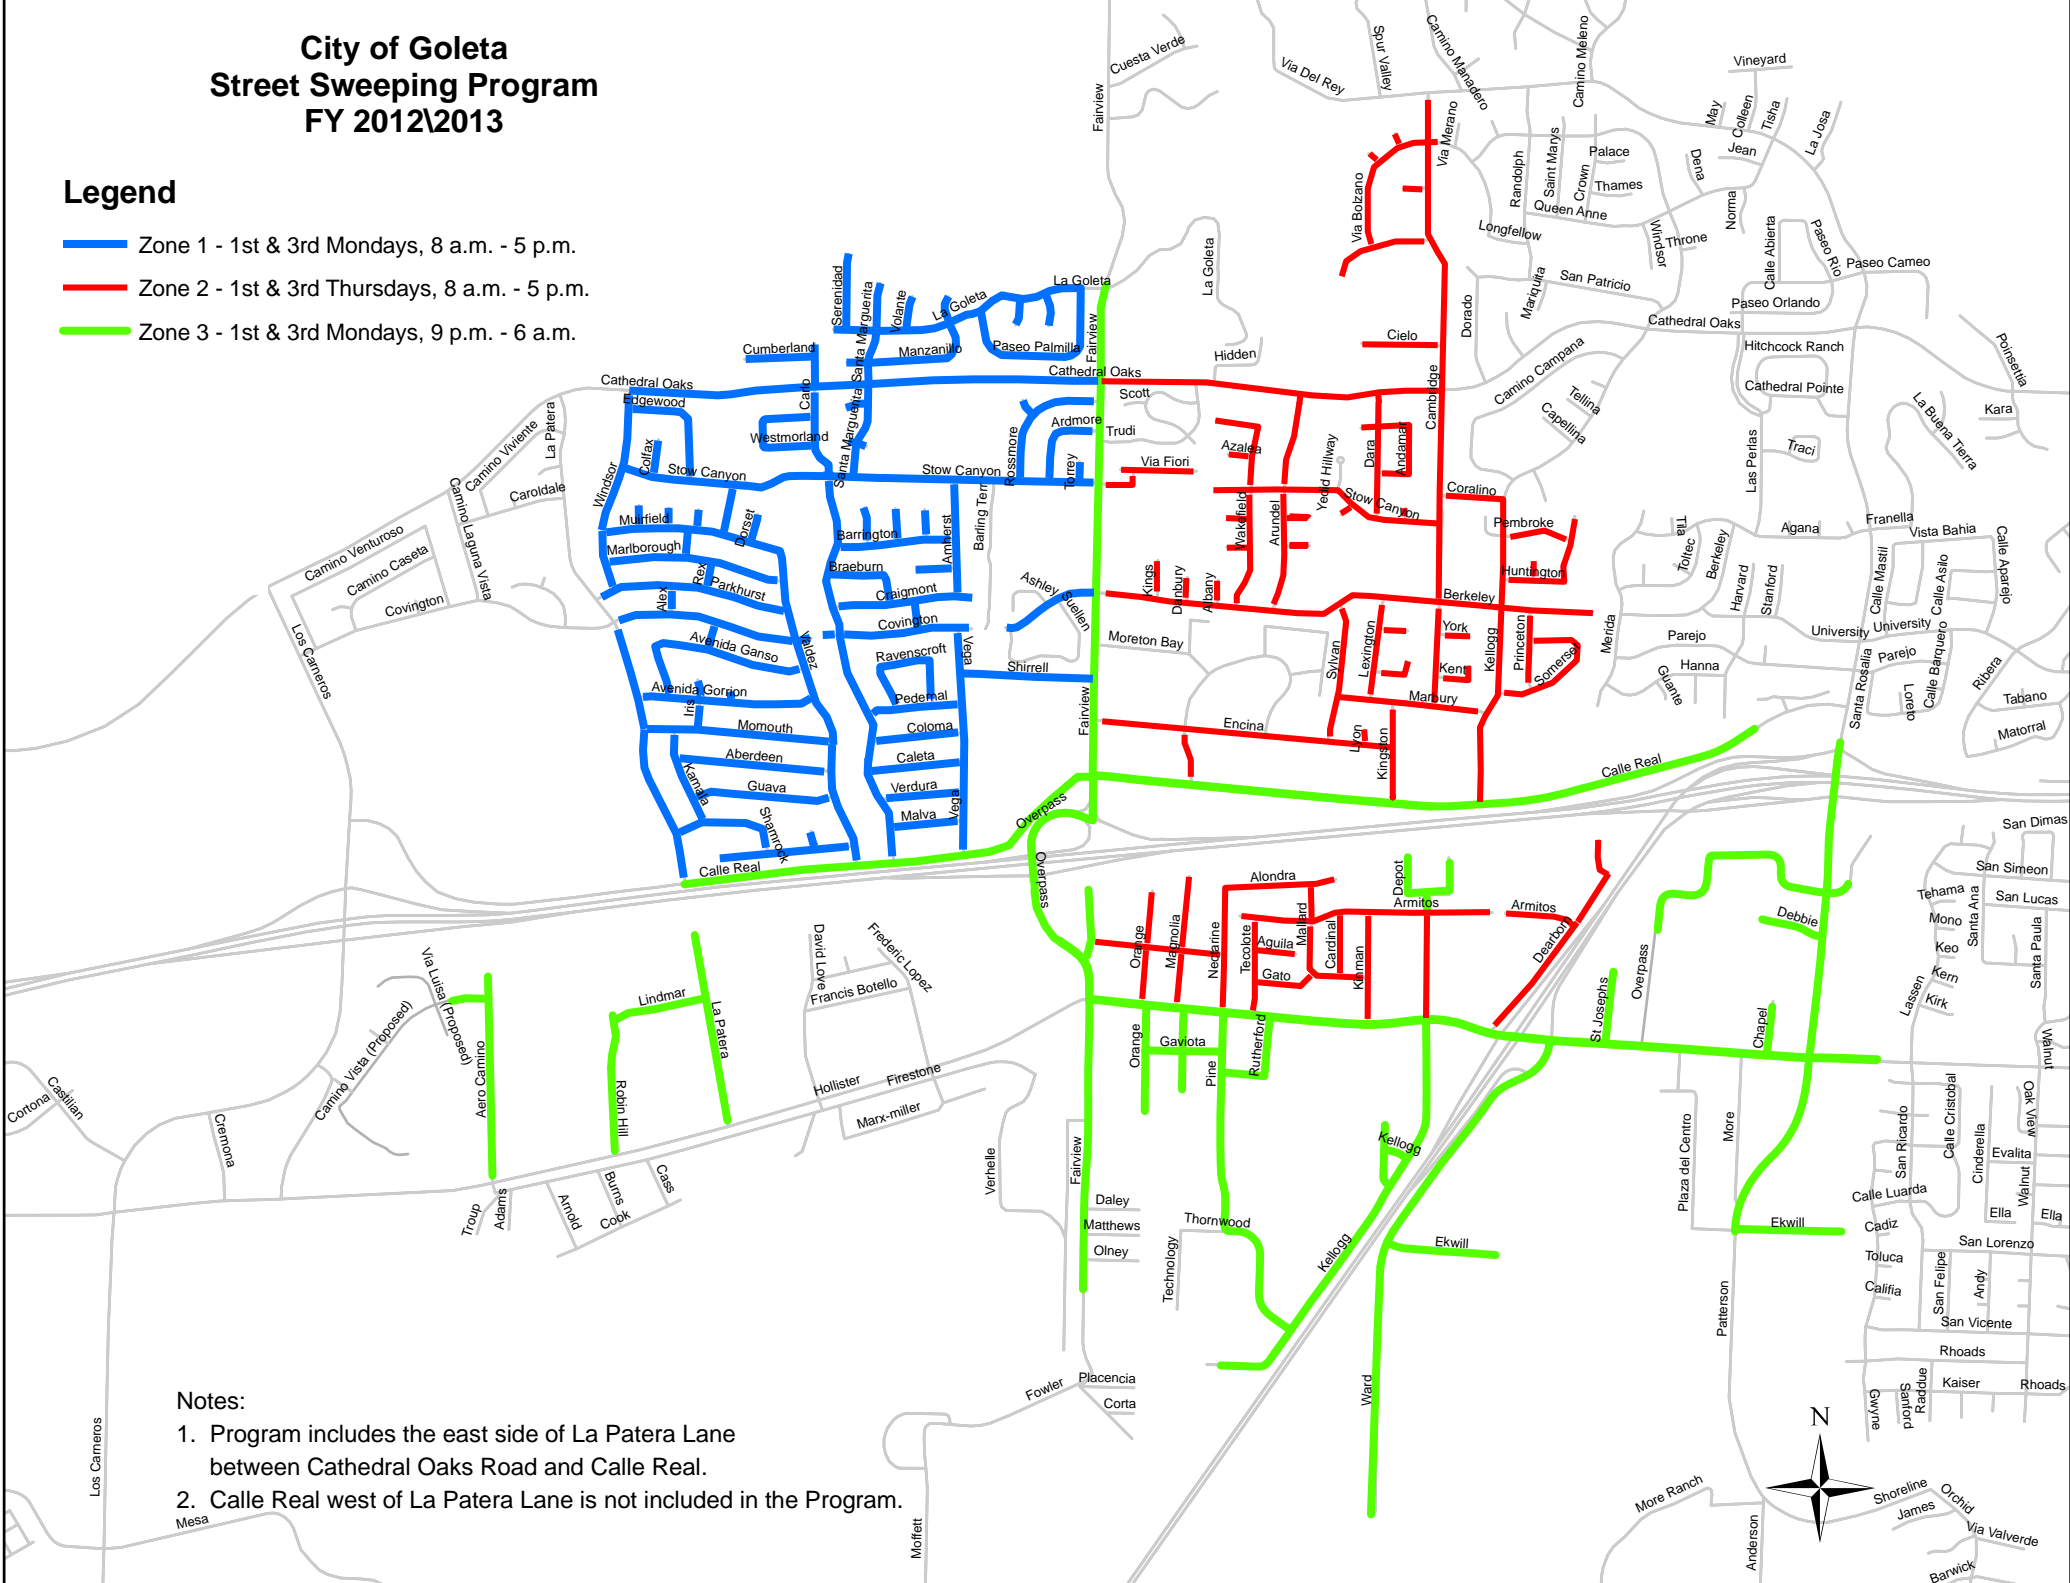

City of Goleta Street Sweeping Program FY 2012\2013

Legend

- Zone 1 - 1st & 3rd Mondays, 8 a.m. - 5 p.m.
- Zone 2 - 1st & 3rd Thursdays, 8 a.m. - 5 p.m.
- Zone 3 - 1st & 3rd Mondays, 9 p.m. - 6 a.m.

Notes:

1. Program includes the east side of La Patera Lane between Cathedral Oaks Road and Calle Real.
2. Calle Real west of La Patera Lane is not included in the Program.